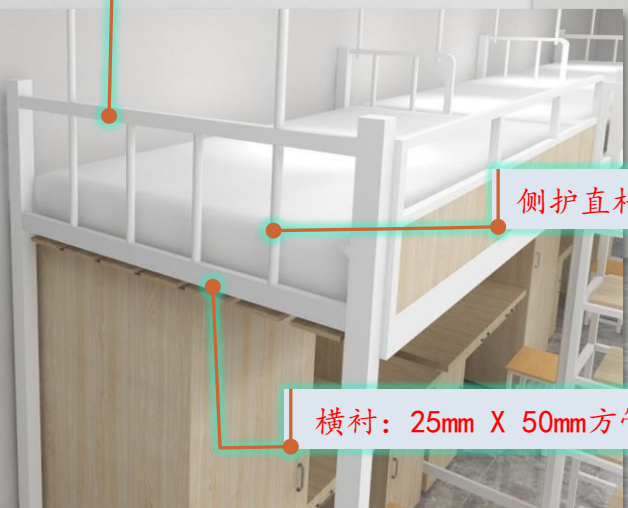

The background features a light gray gradient with several realistic water droplets of various sizes scattered across the surface. In the center, there is a faint, circular logo or watermark that is partially obscured by the text box.

学院新款学生宿舍床设计图

外观尺寸

渲染图

纹帐立杆: 19mm直径圆管

纹帐横杆: 16mm直径圆管

护栏: 20mm X 20mm 方管

床邦: 25mm X 50mm 方管

站脚: 50mm X 50mm 方管

梯子: 25mm X 25mm 方管

侧护拉杆: 25mm X 25mm方管

侧护直杆: 19mm圆管

横衬: 25mm X 50mm方管

床衬: 30mm X 30 mm方管