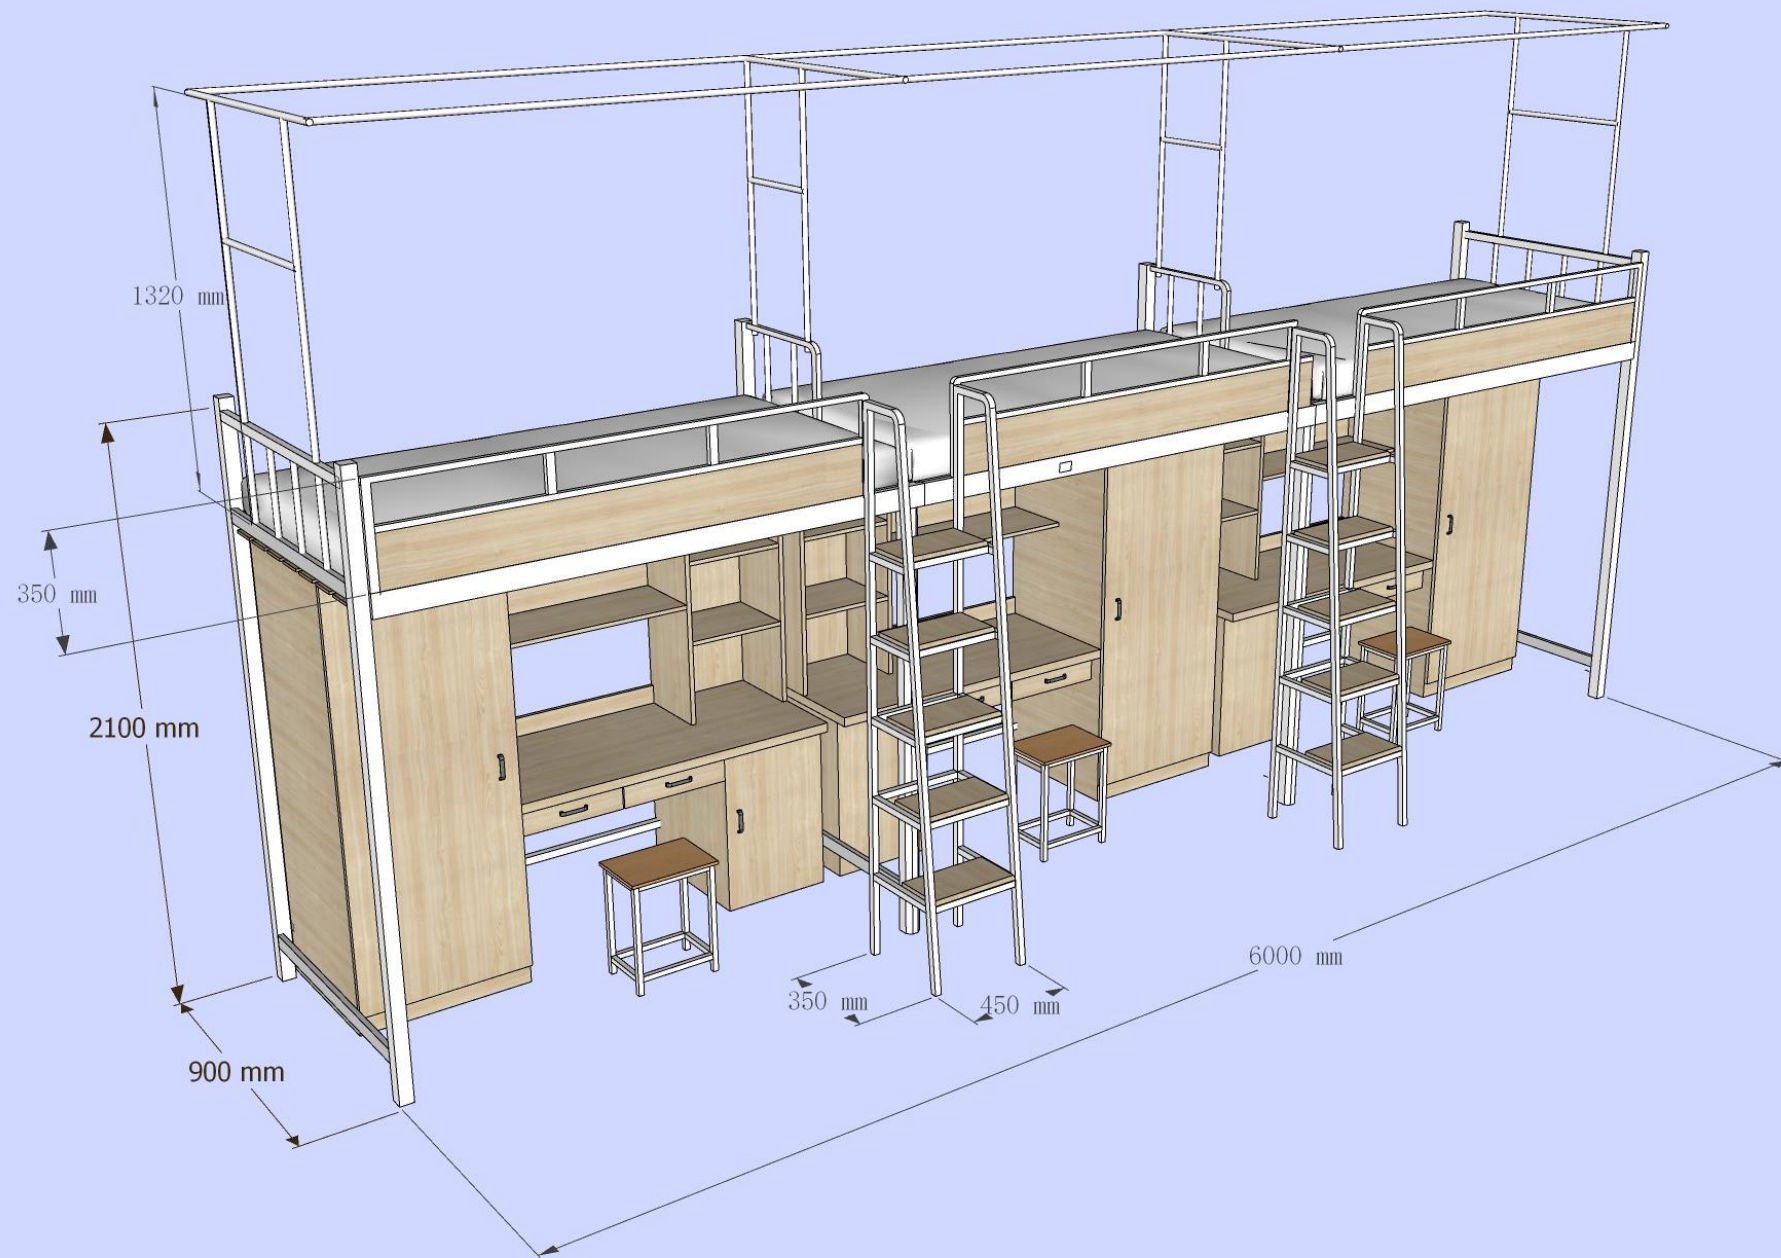

The background features a light gray gradient with several realistic water droplets of various sizes scattered across the surface. In the center, there is a faint, circular logo or watermark that is partially obscured by the text box.

学院新款学生宿舍床设计图

外观尺寸

渲染图

纹帐立杆: 19mm直径圆管

纹帐横杆: 16mm直径圆管

护栏: 20mm X 20mm 方管

床邦: 25mm X 50mm 方管

站脚: 50mm X 50mm 方管

梯子: 25mm X 25mm 方管

侧护拉杆: 25mm X 25mm方管

侧护直杆: 19mm圆管

横衬: 25mm X 50mm方管

床衬: 30mm X 30 mm方管